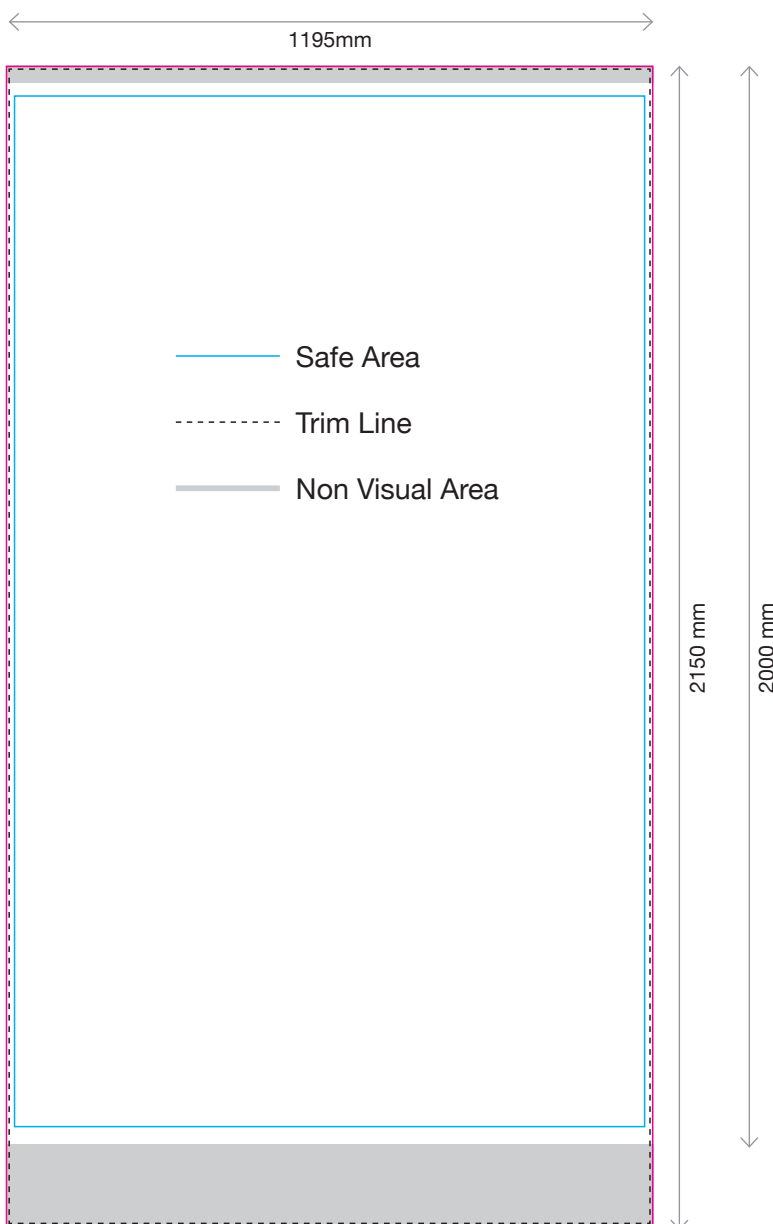

Premium Retractable Banner

(1195mm w x 2150mm)

ARTWORK SPECIFICATIONS

Finished Document Size -
1195mm (w) x 2150mm (h)
(5mm bleed + crop marks)

How To Supply Print Ready Artwork

- ◆ Finished document size 1195mm (w) x 2150mm (h)
- ◆ Visual area 1195mm (w) x 2000mm (h)
- ◆ All text converted to outlines
- ◆ 5mm bleed with crop marks
- ◆ All images and elements embedded into the file
- ◆ Black elements saved with the colour break down of 100% of CMYK (Registration)
- ◆ Vector artwork saved as PDF, EPS or Ai file types
- ◆ Vector artwork saved at 100%, 50% or 10% scales
- ◆ BITMAP artwork saved as JPEG or TIFF
- ◆ BITMAP artwork saved at 100% size
- ◆ BITMAP artwork saved at 130 DPI

Common Mistakes

- ◆ Text has not been outlined
- ◆ Artwork does not have bleed
- ◆ Critical elements of the artwork appear in the non visual area

How To Send Your Artwork

- ◆ Email to: art@jenningsprint.com.au
- ◆ If file size is larger than 20MB send via:
www.wetransfer.com
www.sendspace.com
www.dropbox.com