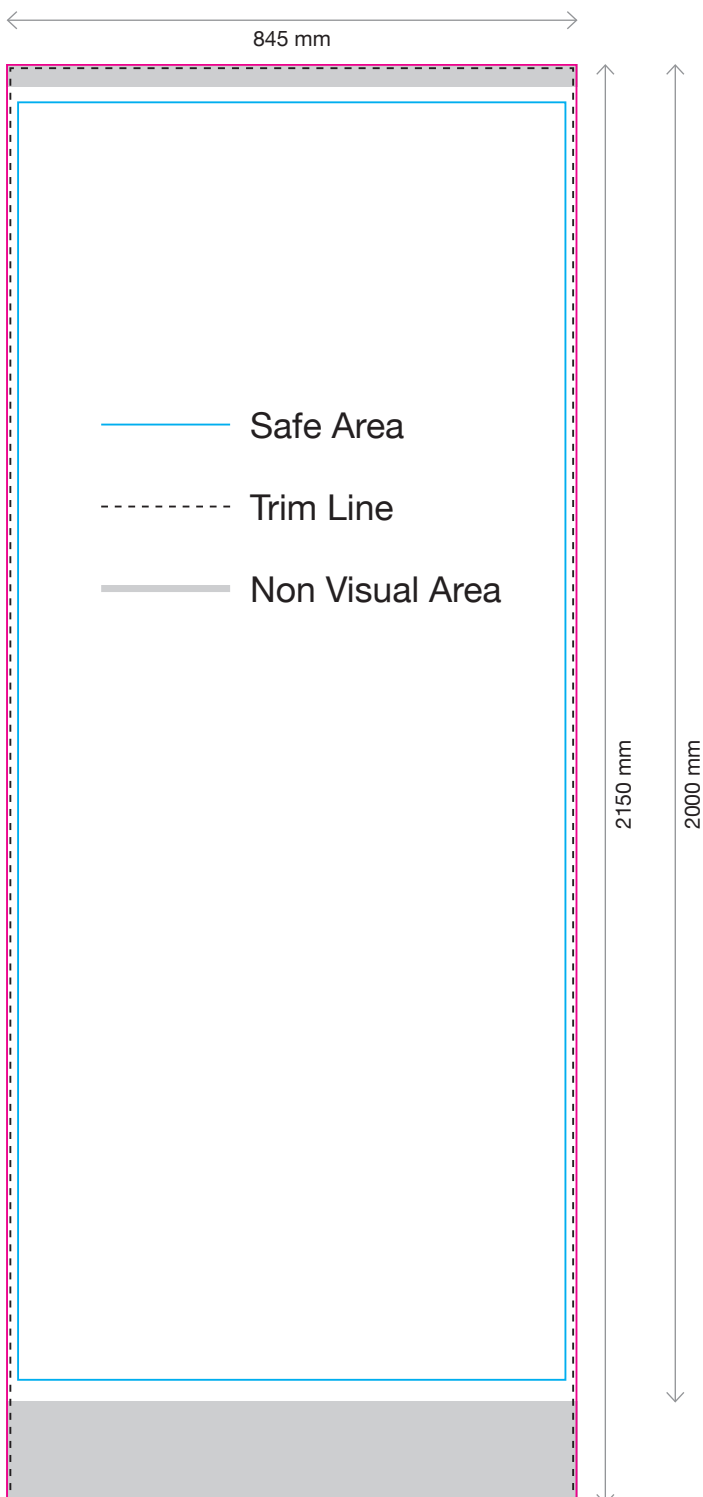

# Premium Retractable Banner

(845mm w x 2150mm)

## ARTWORK SPECIFICATIONS

Finished Document Size -  
**845mm (w) x 2150mm (h)**  
(5mm bleed + crop marks)

### How To Supply Print Ready Artwork

- ◆ Finished document size 845mm (w) x 2150mm (h)
- ◆ Visual area 845mm (w) x 2000mm (h)
- ◆ All text converted to outlines
- ◆ 5mm bleed with crop marks
- ◆ All images and elements embedded into the file
- ◆ Black elements saved with the colour break down of 100% of CMYK (Registration)
- ◆ Vector artwork saved as PDF, EPS or Ai file types
- ◆ Vector artwork saved at 100%, 50% or 10% scales
- ◆ BITMAP artwork saved as JPEG or TIFF
- ◆ BITMAP artwork saved at 100% size
- ◆ BITMAP artwork saved at 130 DPI

### Common Mistakes

- ◆ Text has not been outlined
- ◆ Artwork does not have bleed
- ◆ Critical elements of the artwork appear in the non visual area